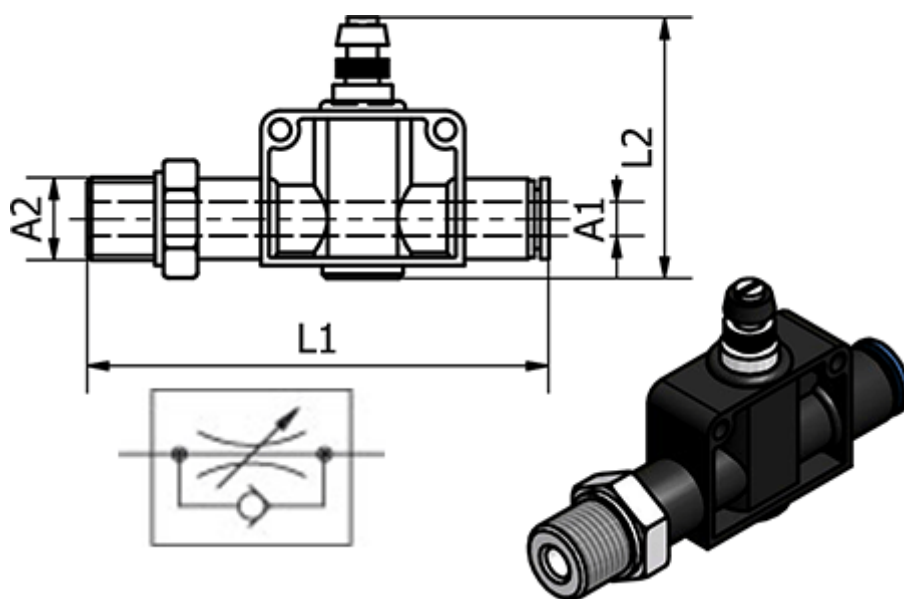

Article number: 58618301410

Description: Flow Control Valve 183.01410, Ø10 - G 1/4"
Push-in/Thread

Measures

Ext. Hose Diameter A1	= 10
L1	= 70.099999999999994
L2	= 51.3
Thread A2	= G 1/4"